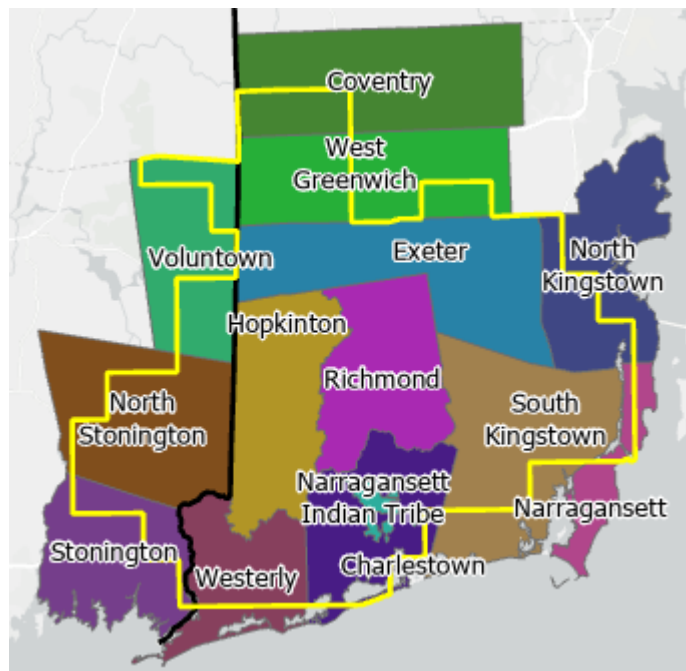

## DO YOU KNOW YOUR FLOOD RISK?

FIND OUT MORE!

Join FEMA, State and Local officials for an opportunity to view the newly updated flood maps for the Pawcatuck-Wood Watershed

**February 4, 2020 — 5:00-7:00 PM**

**Westerly Town Library**

**44 West Broad St**

**Westerly, RI 02891**

There will be no formal presentation, so please arrive at your convenience.

- Find your property on new flood maps and learn your flood risk
- Get answers to your questions from FEMA, State and Local officials
- Learn about flood insurance
- Get one on one assistance from experts

Can't make it to the meeting? Please visit <http://arcg.is/00q55>

for more information and to compare current and pending maps

For the residents of:

**Rhode Island**

- Charlestown
- Coventry
- Exter
- Hopkinton
- Narragansett
- North Kingstown
- Richmond
- South Kingstown
- Westerly
- West Greenwich

**Connecticut**

- North Stonington
- Stonington
- Voluntown

**Narragansett Indian Tribe**

Note that coastal areas were not updated as part of this study. Please see the yellow line in map above for study area boundary.