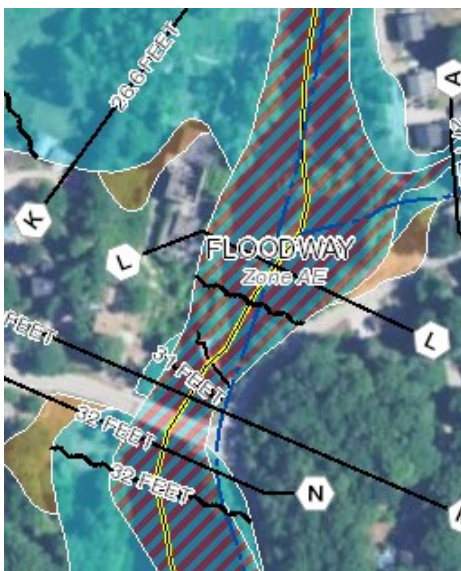

For the residents of:

Rhode Island

- Charlestown
- Coventry
- Exter
- Hopkinton
- Narragansett
- North Kingstown
- Richmond
- South Kingstown
- Westerly
- West Greenwich

Connecticut

- North Stonington
- Stonington
- Voluntown

Narragansett Indian Tribe

Note that coastal areas were not updated as part of this study. Please see the yellow line in map above for study area boundary.