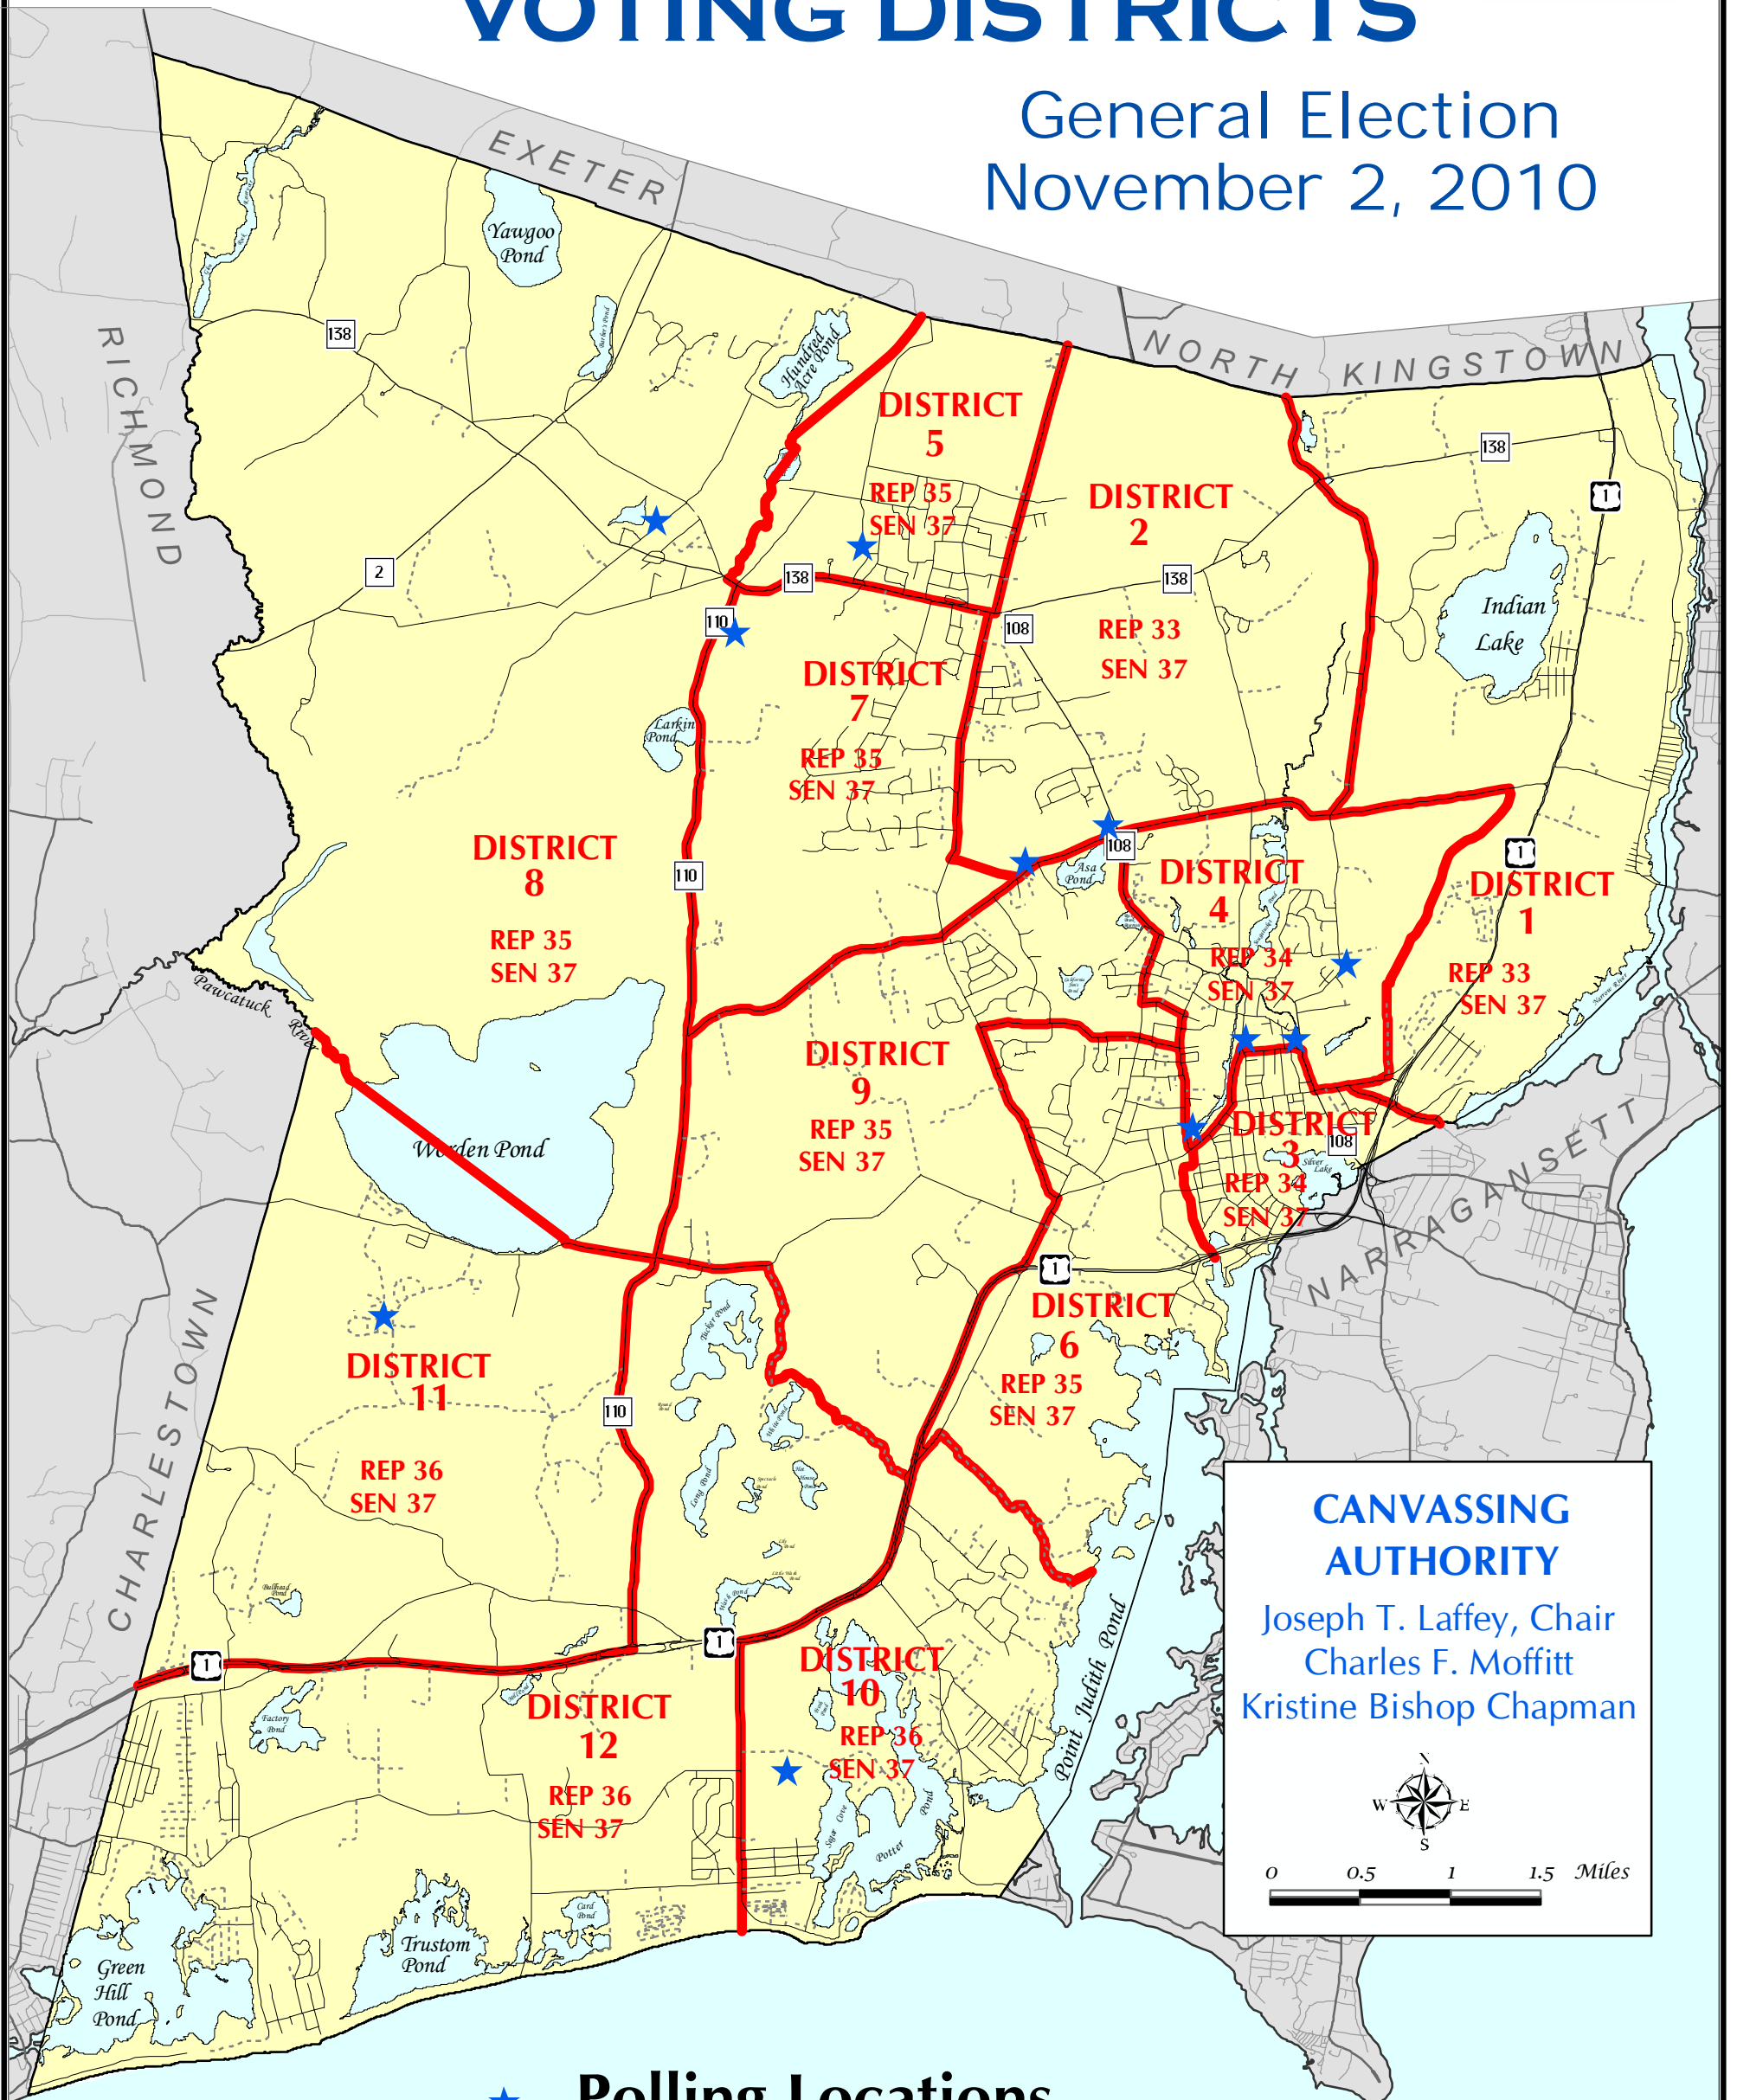

Town of South Kingstown

VOTING DISTRICTS

General Election November 2, 2010

**CANVASSING
AUTHORITY**

Joseph T. Laffey, Chair
Charles F. Moffitt
Kristine Bishop Chapman

★ Polling Locations

- | | |
|------------------------------------|---|
| 1. SK Public Safety Complex | 8. West Kingston Fire Station |
| 2. Curtis Corner Middle School | 9. Broad Rock Middle School |
| 3. Forest Fire Station | 10. Matunuck Elementary School (Cafeteria) |
| 4. South Kingstown High School | 11. Village at Wordens Pond Club House |
| 5. Bradford R. Boss Arena - URI | 12. Matunuck Elementary School (All Purpose Room) |
| 6. Wakefield Elementary School | |
| 7. West Kingston Elementary School | |

Geographic
Information
System