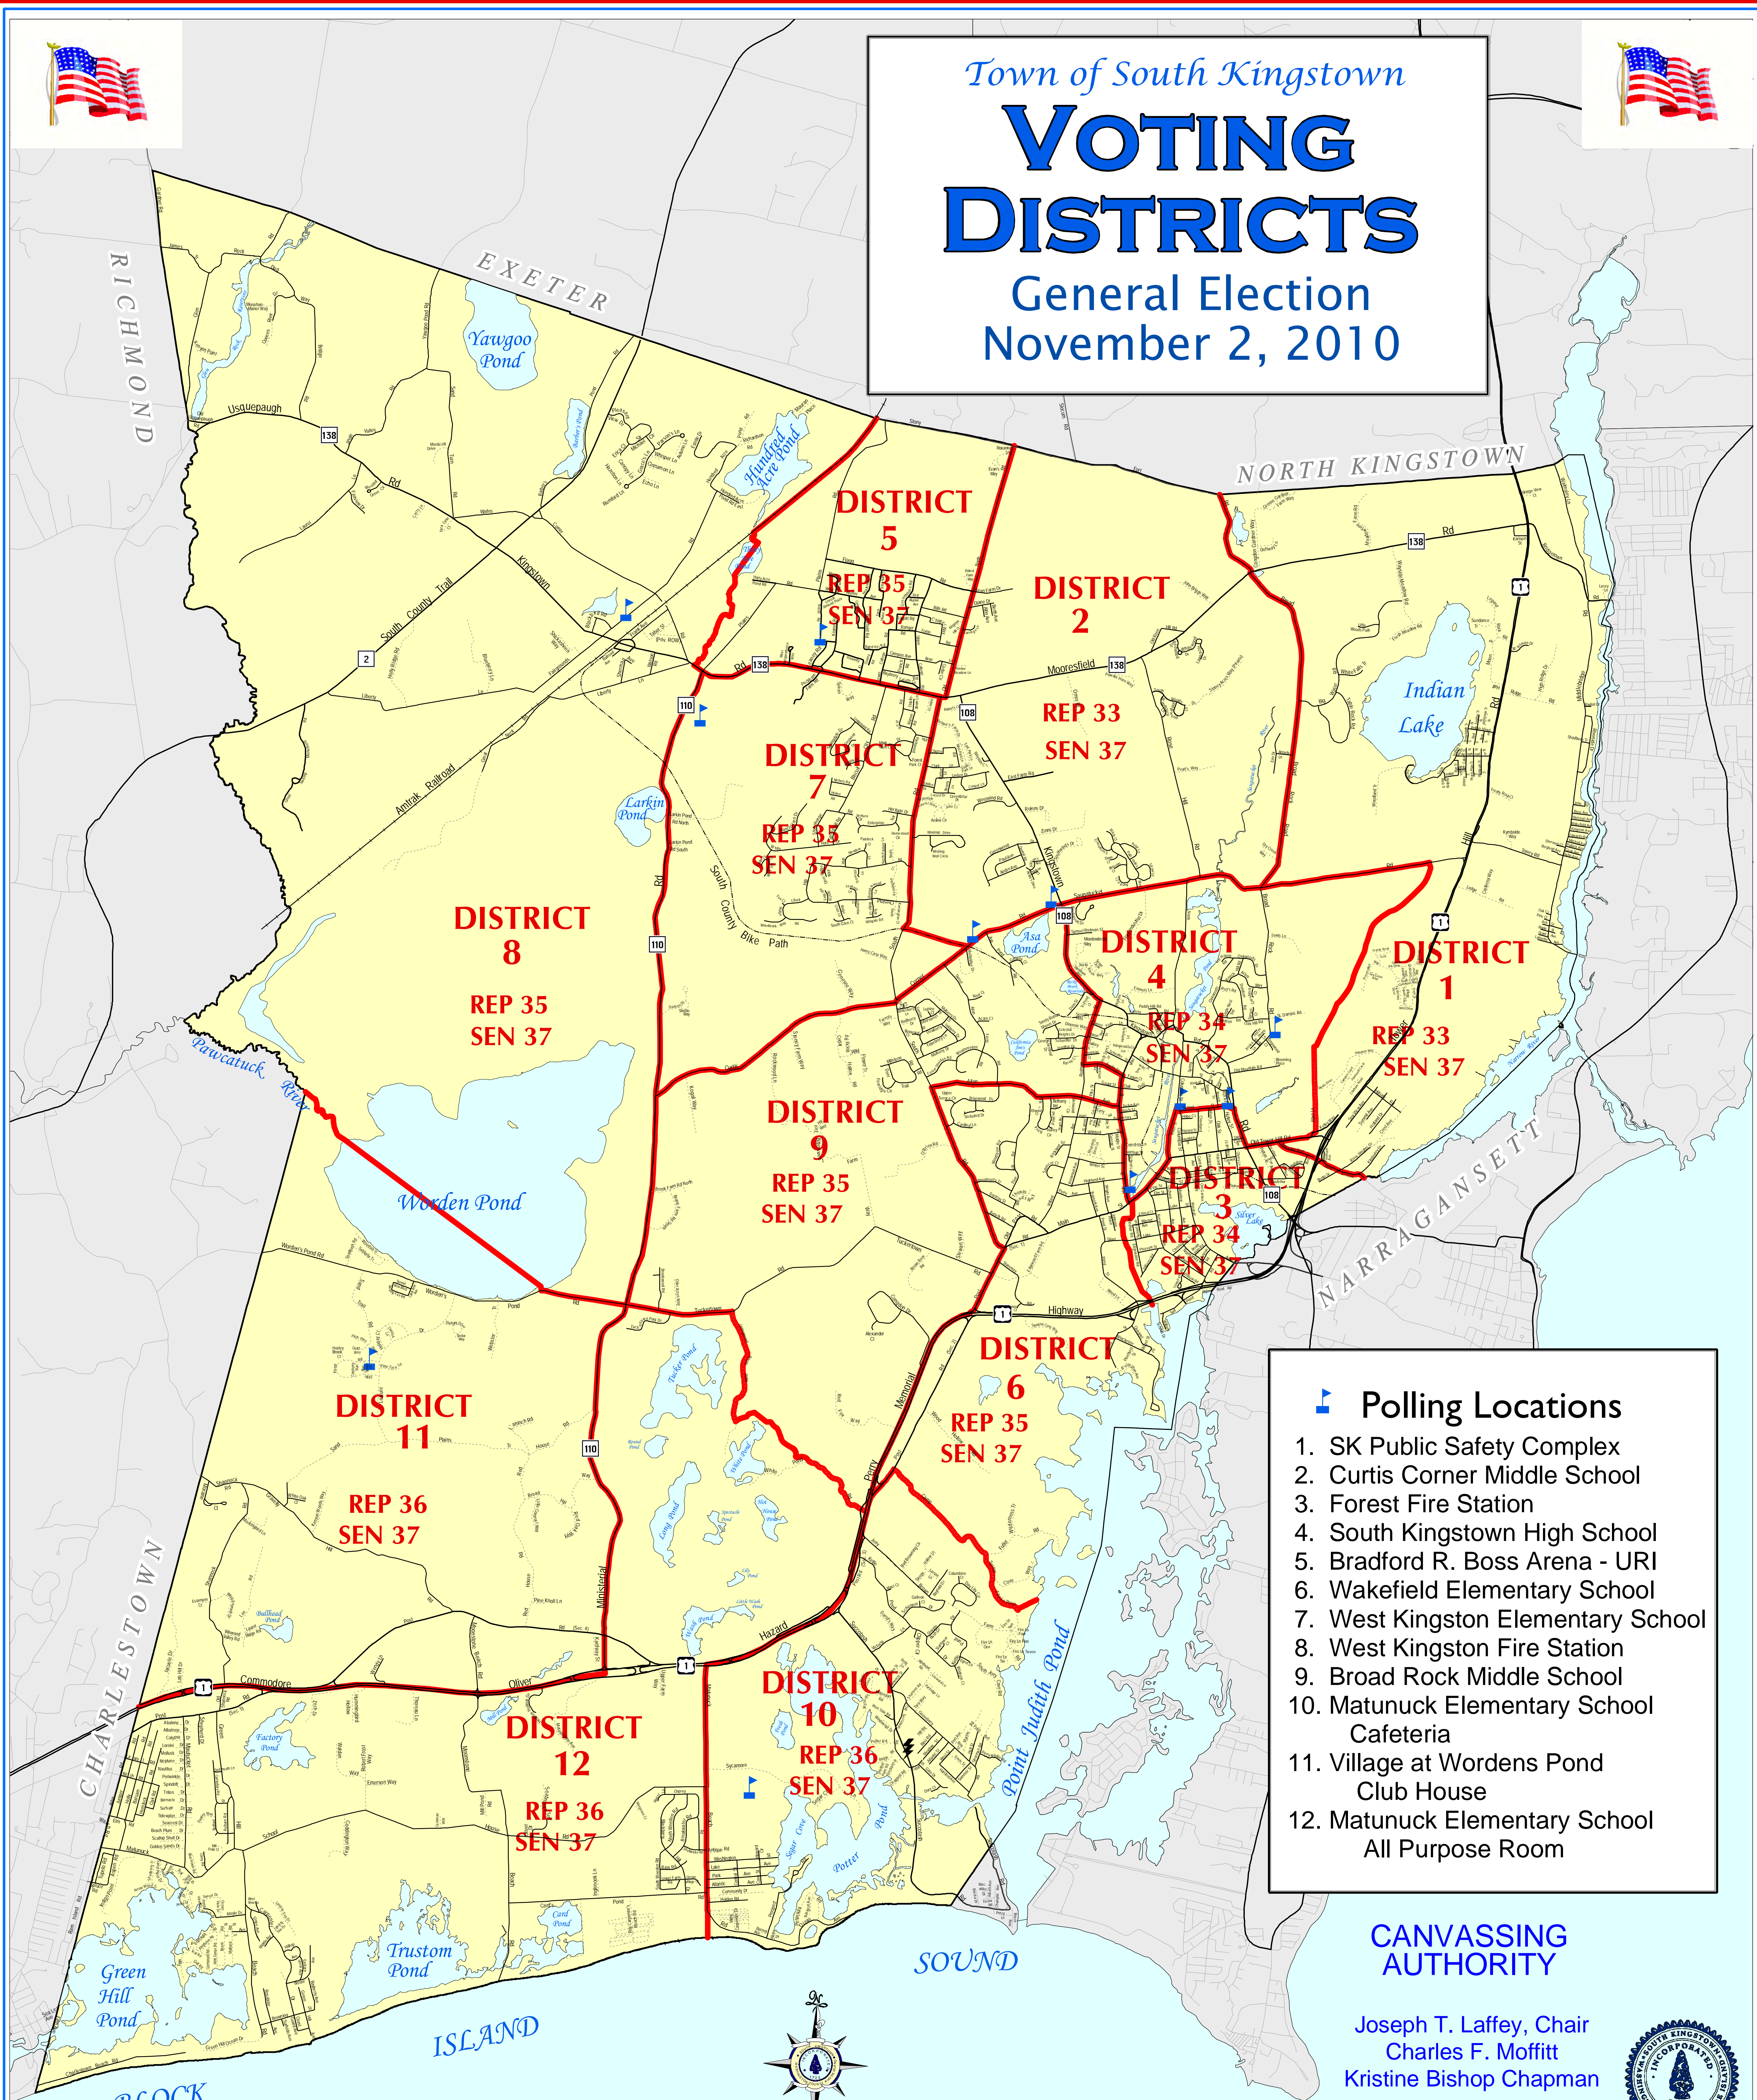

Town of South Kingstown
VOTING DISTRICTS
 General Election
 November 2, 2010

- Polling Locations**
1. SK Public Safety Complex
 2. Curtis Corner Middle School
 3. Forest Fire Station
 4. South Kingstown High School
 5. Bradford R. Boss Arena - URI
 6. Wakefield Elementary School
 7. West Kingston Elementary School
 8. West Kingston Fire Station
 9. Broad Rock Middle School
 10. Matunuck Elementary School Cafeteria
 11. Village at Wordens Pond Club House
 12. Matunuck Elementary School All Purpose Room