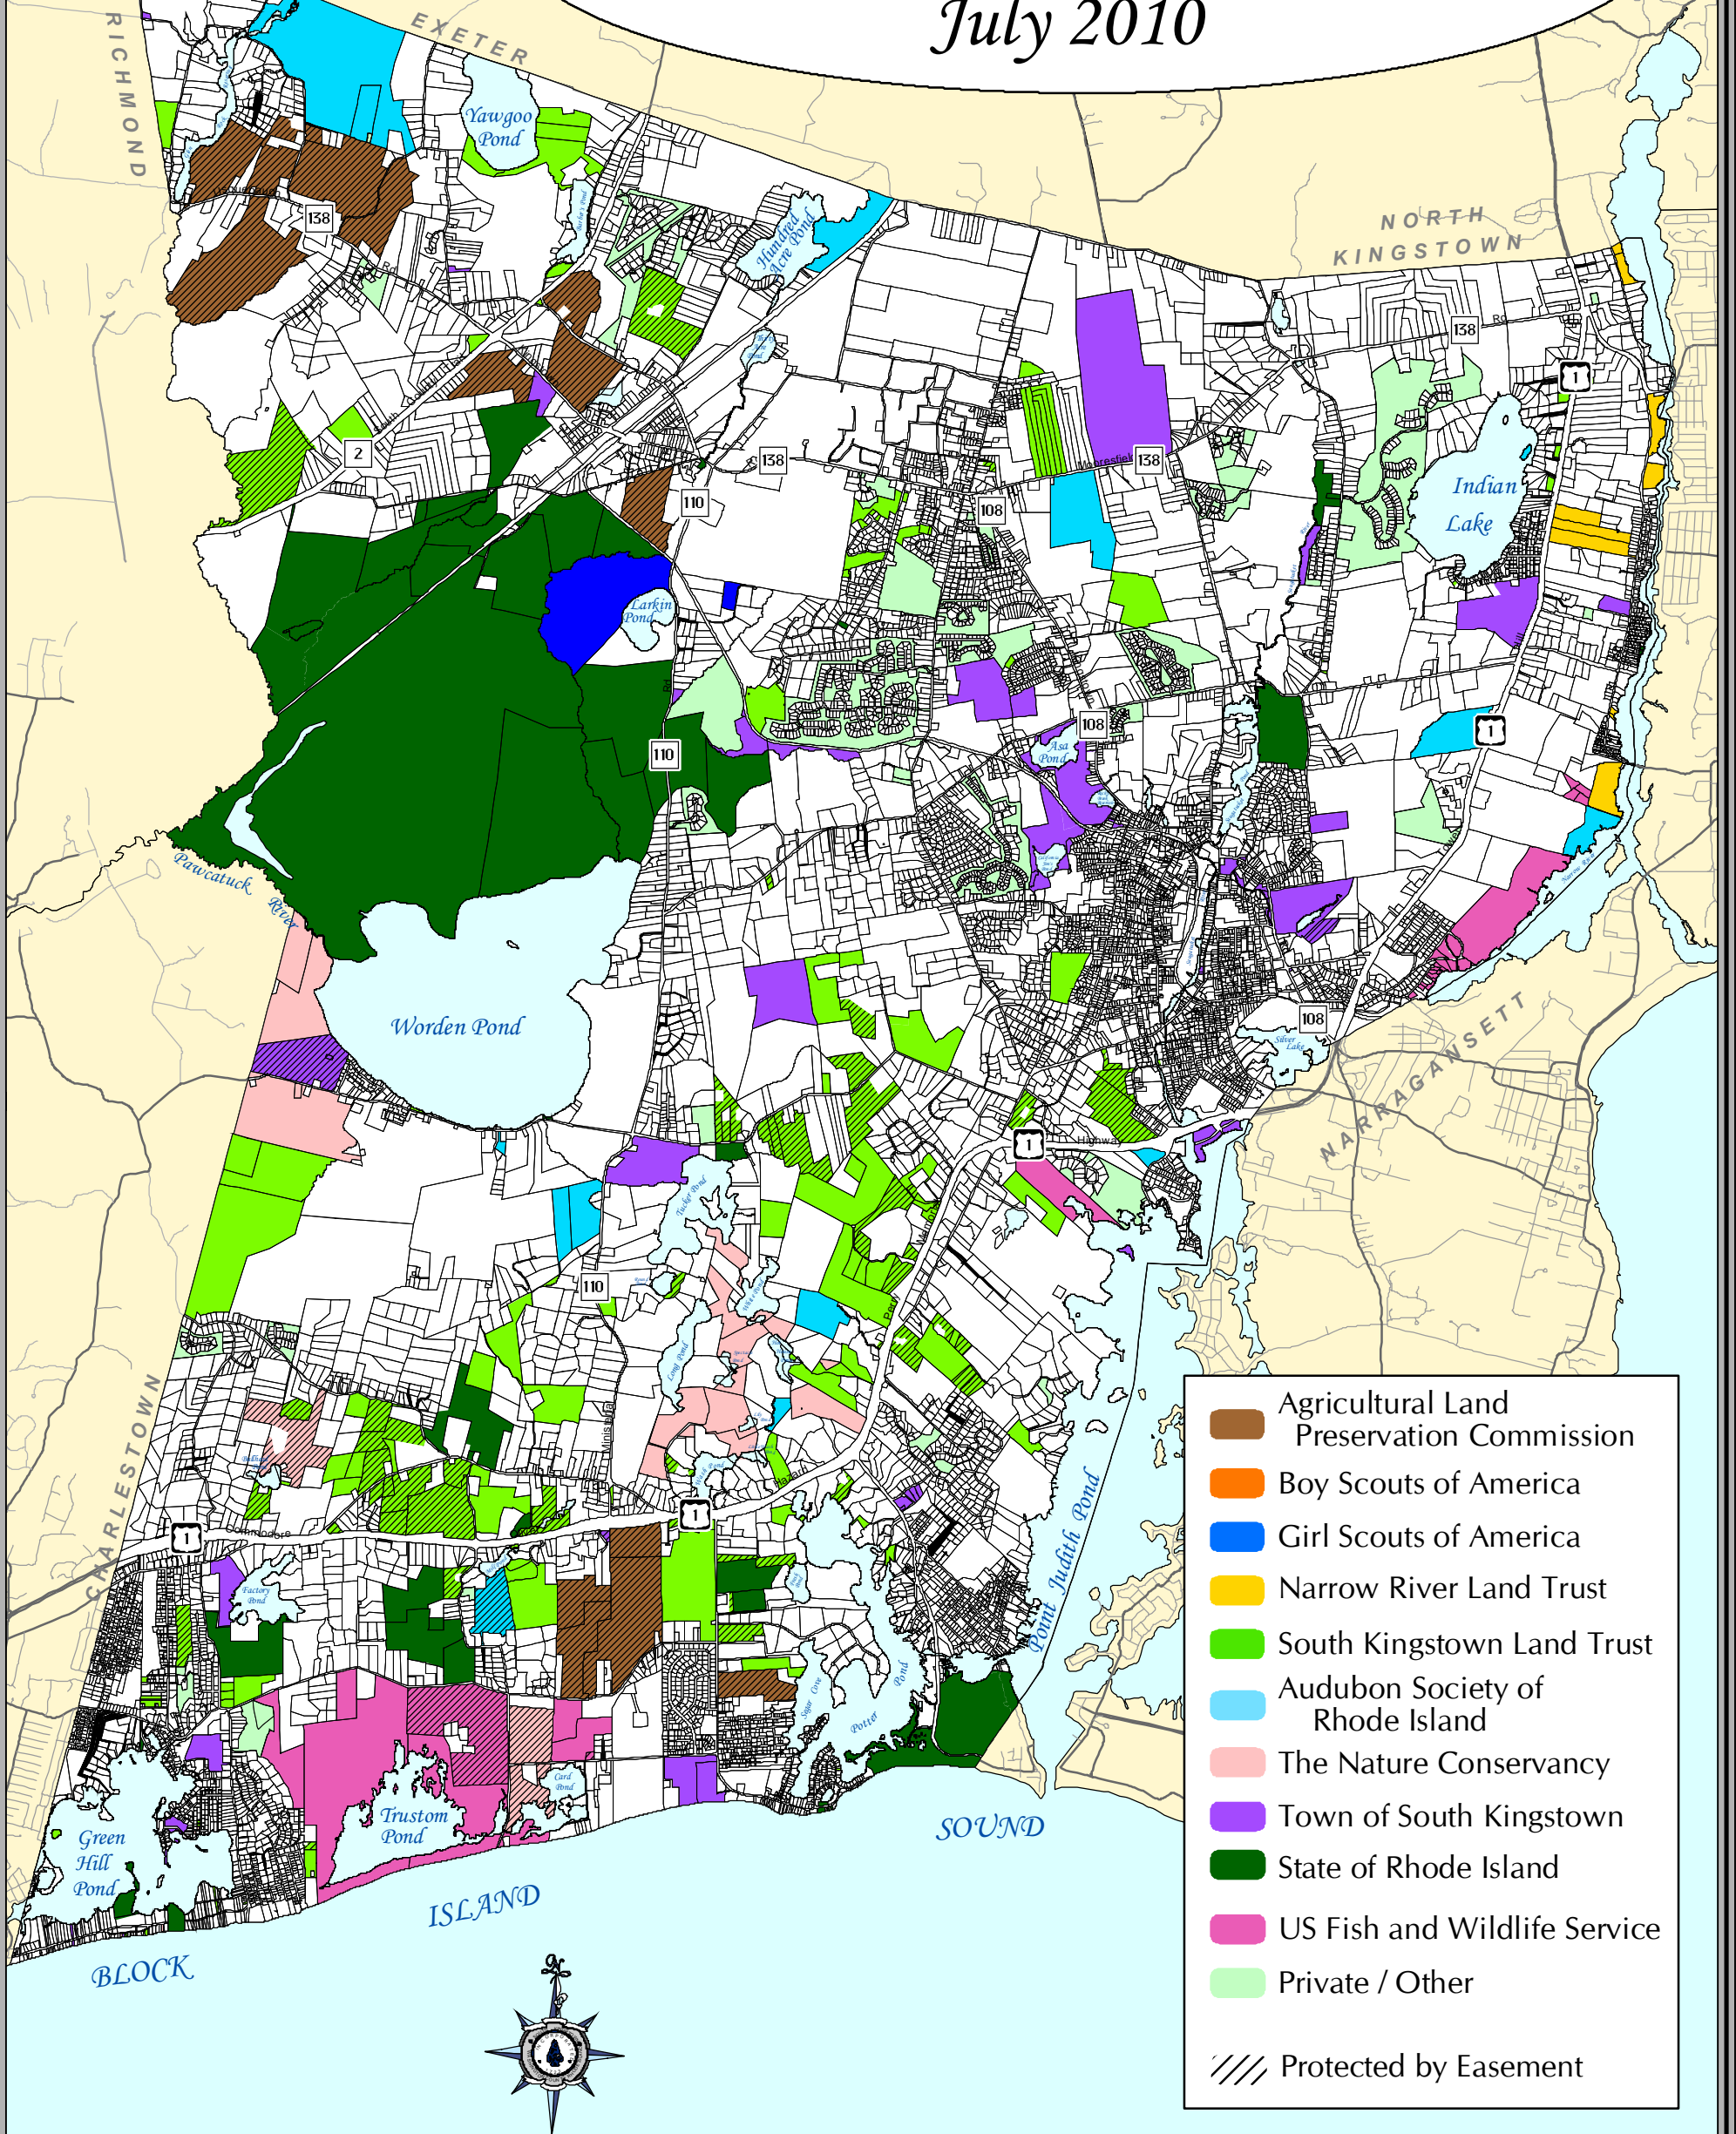

# Town of South Kingstown

## OPEN SPACE AREAS

July 2010

Data Sources:  
 Parcel Boundaries: April 2010 Tax Assessor Maps  
 Open Space: Planning Department and South Kingstown  
 Geographic Information System

Many Open Space properties are not open to the public. Contact property owner for more information.

Geographic Information System